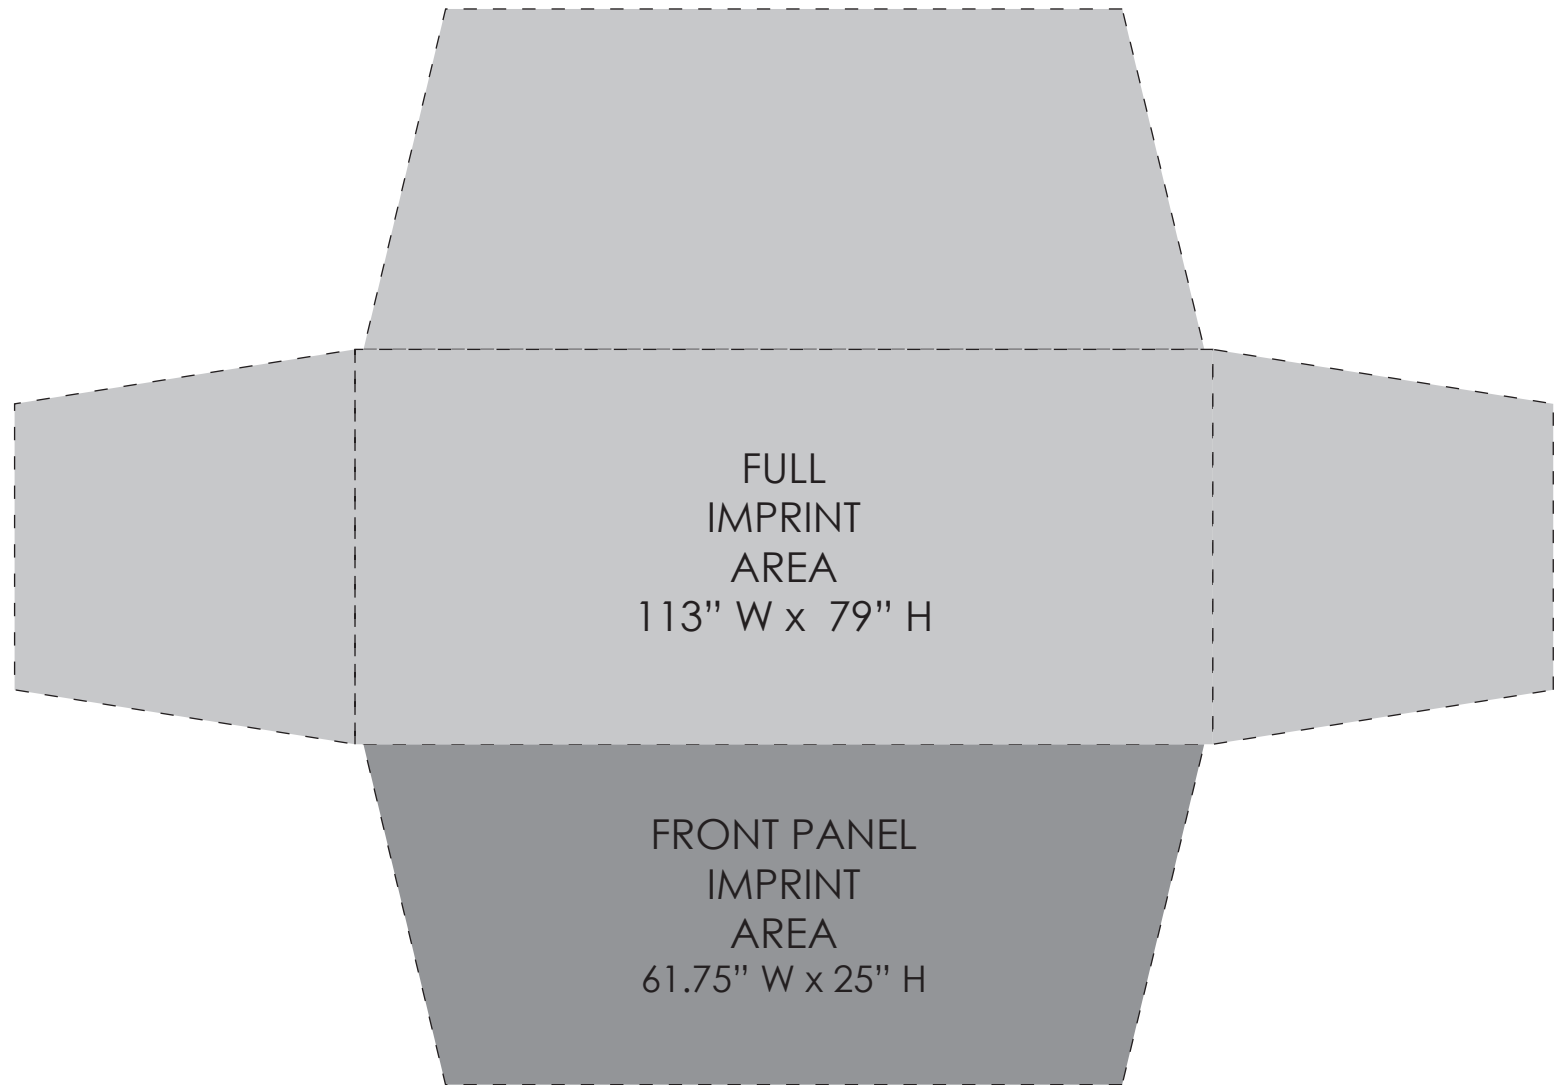

6' DYE SUBLIMATED STRETCH FITTED STYLE DISPLAY COVER

(Includes front panel area)

This template is designed for a standard 6ft table (28" H x 72" W x 30" D)

ART GUIDELINES AND SET-UP INSTRUCTIONS

-Place artwork onto appropriate area(s) of template for a fully dye sublimated cloth.

-Vector artwork must have outline fonts

-Raster artwork looks best at 300dpi resolution

DYE SUBLIMATION

TableLinensforLess