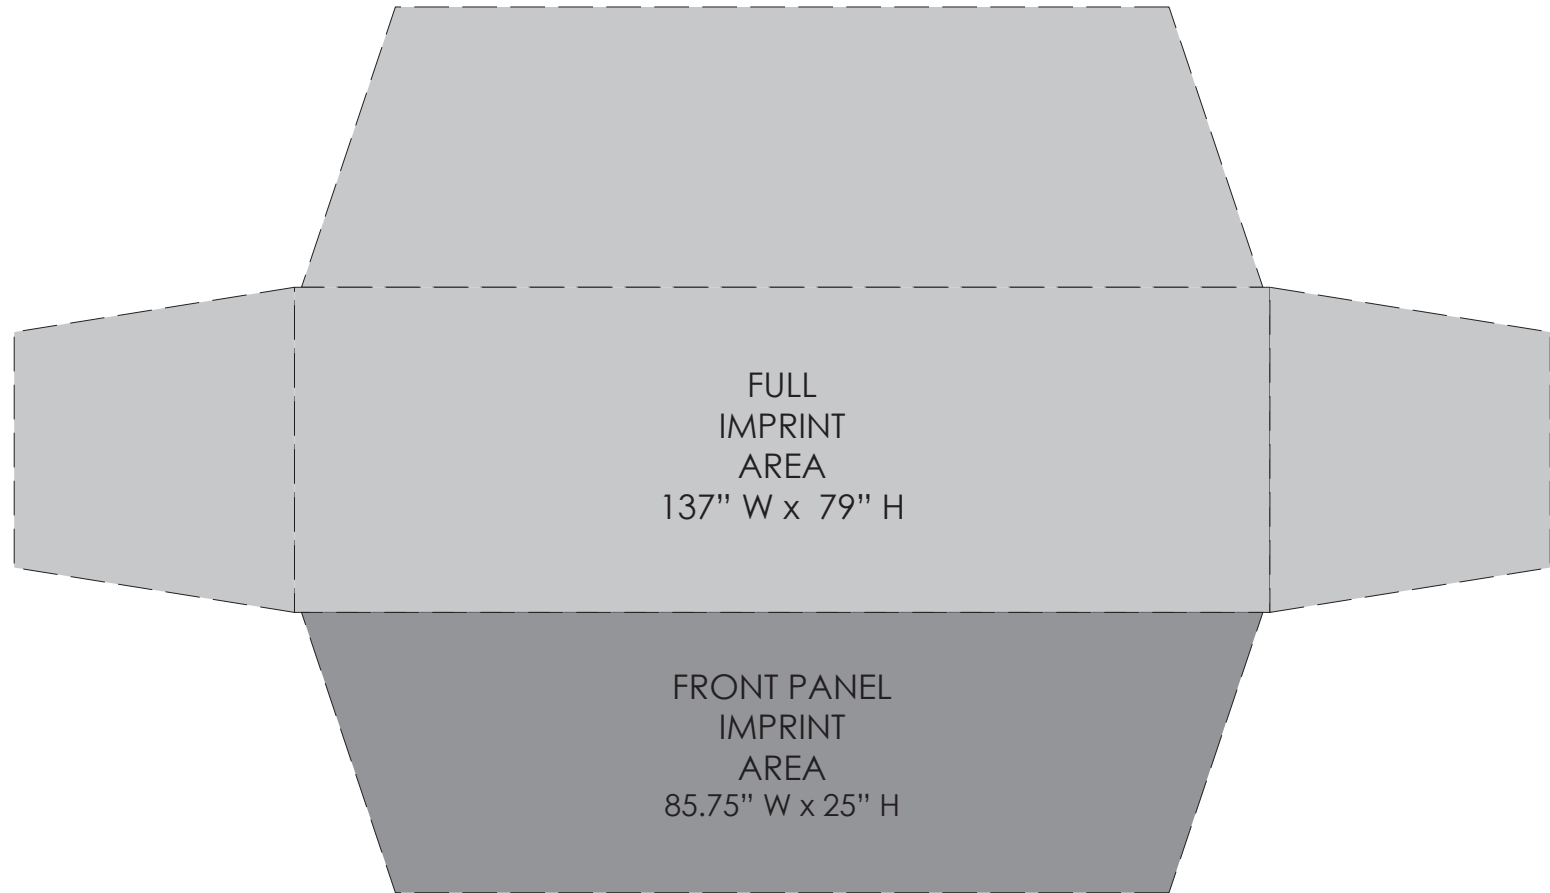

8' DYE SUBLIMATED STRETCH FITTED STYLE DISPLAY COVER

(Includes Front panel area)

This template is designed for a standard 8ft table (28" H x 96" W x 30" D)

ART GUIDELINES AND SET-UP INSTRUCTIONS

-Place artwork onto appropriate area(s) of template for a fully dye sublimated cloth.

-Vector artwork must have outline fonts

-Raster artwork looks best at 300dpi resolution

FRONT
PANEL
IMPRINT
AREA

DYE SUBLIMATION

FRONT PANEL IMPRINT AREA

FULL IMPRINT AREA